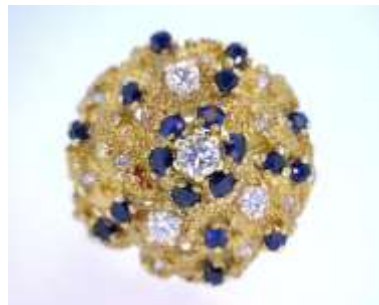

\$5,800.00

Item: RG-DI00206

14K YG 2.80ctw diamond cluster ring 6.4g sz 7 "AS IS" Early 20th century, 40 mm length

\$6,600.00

Item: RG-DI00234

18KY 0.40CT DIAMOND 1960's RING SZ 8.5 7.3g

\$3,385.00

Item: RG-DI00237